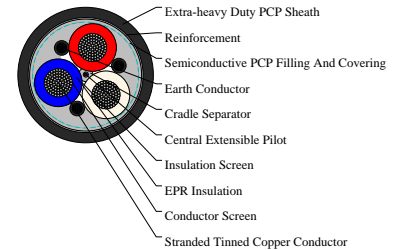

Caledonian

Mining Cables (AS_NZS Standard)

www.caledonian-cables.com

marketing@caledonian-cables.com

AS/NZS 2802:2000 Reeling & Trailing Cables

Type 441 Class1 6.6KV 3C185

APPLICATIONS

Type 441 Class 1 series cable has lower insulation and sheath radials than Class 2 cables, designed for many uses, suitable for trailing and also suitable for reeling applications, have one central pilot and a semiconductive cradle supporting and protecting the power cores, which makes these cables less likely to be damaged from crushing and squashing.

STANDARDS

- AS/NZS 2802:2000
- AS/NZS 1125
- AS/NZS 3808
- AS/NZS 5000.1

CABLE CONSTRUCTION

- 3×Conductors: Flexible stranded tinned annealed copper conductor.
- Conductor Screen: Semiconductive compound.
- Insulation: EPR.
- Insulation Screen: Semiconductive elastomer.
- Cradle Separator: Semiconductive PCP.
- Overall Core Screen: Semiconductive PCP filling and covering.
- 3×Interstitial Earth Conductor: Semiconductive PCP covered flexible stranded tinned copper conductor.
- 1×Central Extensible Pilot: EPR covered flexible stranded tinned copper conductor.
- Textile Reinforcement: Open-weave braid reinforcement.
- Sheath: Extra-heavy duty PCP sheath. **Extra-heavy** duty CPE/CSP sheath can be offered upon request.

COLOUR CODE

Rotational sequence of core colours: Red, Black, White, Black, Blue, Black. The central pilot core is grey.

DIMENSION AND PARAMETERS

Nominal Cross-sectional Area	No./ Nominal Diameter	Earth Conductor Strand Size	Earth Conductor Thickness	Pilot Conductor Strand Size	Pilot Conductor Thickness	Nominal Insulation Thickness	Nominal Sheath Thickness	Nom. Overall Diameter	Approx. Weight
------------------------------	-----------------------	-----------------------------	---------------------------	-----------------------------	---------------------------	------------------------------	--------------------------	-----------------------	----------------